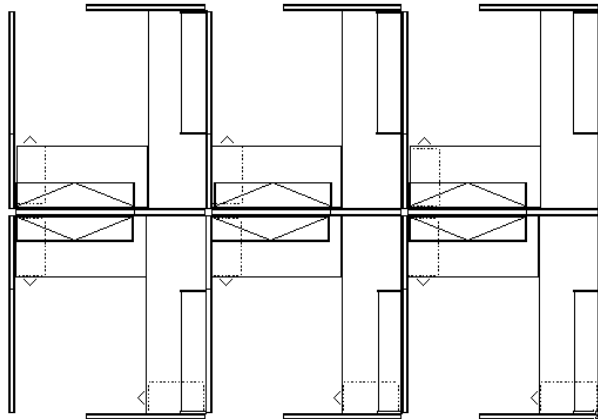

office**interior**concepts

Serving your business. Supporting our community.

a division of

Benefits of doing business with office**interior**concepts

- We can work within your budget by providing new, used or refurbished furniture.
- We have access to over 100 furniture manufacturers.
- We provide design services for the layout of your office.
- We provide complete project management.
- We provide delivery, installation and moving services.
- We are a locally owned business that supports our community.

12600 SW 68th Ave • Portland, OR 97223 • Phone (503) 546-4145 • Fax (503) 546-4146

www.officeinteriorconcepts.com