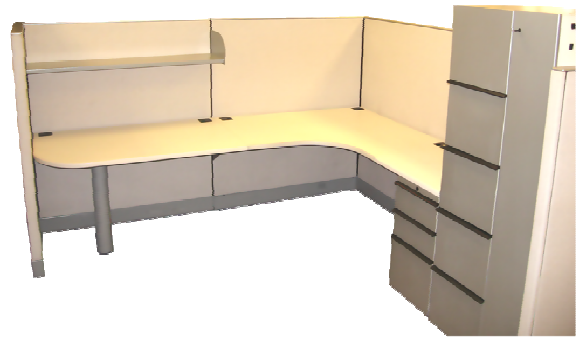

office**interior**concepts

Serving your business. Supporting our community.

A division of OPNW

Used Furniture Clearance

Steelcase Avenir

65" high panels, L-shape configuration with 42" corner, 2 return surfaces and box/box/file pedestal 6'x6'

12 complete units available!

\$685

Knoll Morrison

56" high panels, L-shape configuration with 48" corner, 2 return surfaces, box/box/file pedestal, 48" shelf and storage tower. 8'x8' and 6'x8' available.

36 complete units available!

\$795

Kimball Cetra

Workstations are powered down the spine w/ 1 box/box/file pedestal, 1 file/file pedestal, 1 48" overhead shelf, and 1 task light. Wood frame. L-shaped configuration. 8'x8'